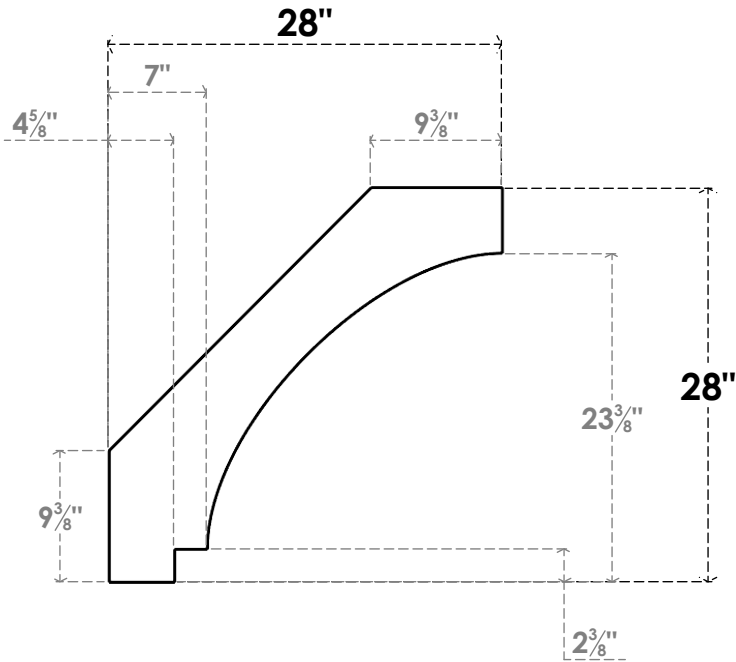

ITEM NUMBER: BRCPC040X28000X28000IMP

4"W X 28"D X 28"H IMPERIAL ARCHITECTURAL GRADE PVC CLOSED KNEE BRACE

SIDE PROFILE

FRONT PROFILE

ISOMETRIC

EKENA MILLWORK
2300 WEST MAIN ST.
CLARKSVILLE, TX 75426
TOLL FREE: 866-607-0453
WWW.EKENAMILLWORK.COM