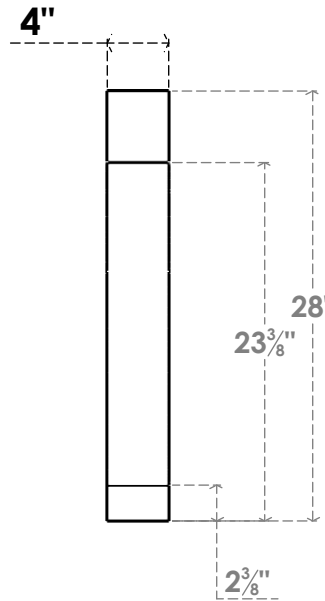

ITEM NUMBER: BRCPC040X28000X28000IMP

4"W X 28"D X 28"H IMPERIAL ARCHITECTURAL GRADE PVC CLOSED KNEE BRACE

SIDE PROFILE

FRONT PROFILE

ISOMETRIC

EKENA MILLWORK
2300 WEST MAIN ST.
CLARKSVILLE, TX 75426
TOLL FREE: 866-607-0453
WWW.EKENAMILLWORK.COM

NOTES

1. INSTALLATION TO BE COMPLETED IN ACCORDANCE WITH MANUFACTURER'S SPECIFICATIONS.
2. DRAWING MAY NOT BE TO SCALE
3. THIS DRAWING IS INTENDED FOR DESIGN AND PLANNING PURPOSES ONLY.
4. ALL INFORMATION CONTAINED HEREIN WAS CURRENT AT THE TIME OF DEVELOPMENT BUT MUST BE REVIEWED AND APPROVED BY THE PRODUCT MANUFACTURER TO BE CONSIDERED ACCURATE.
5. ARCHITECTURAL GRADE PVC PRODUCTS ARE MADE FROM EXPANDED CELLULAR PVC AND COME NATURALLY WHITE BUT MAY BE PAINTED